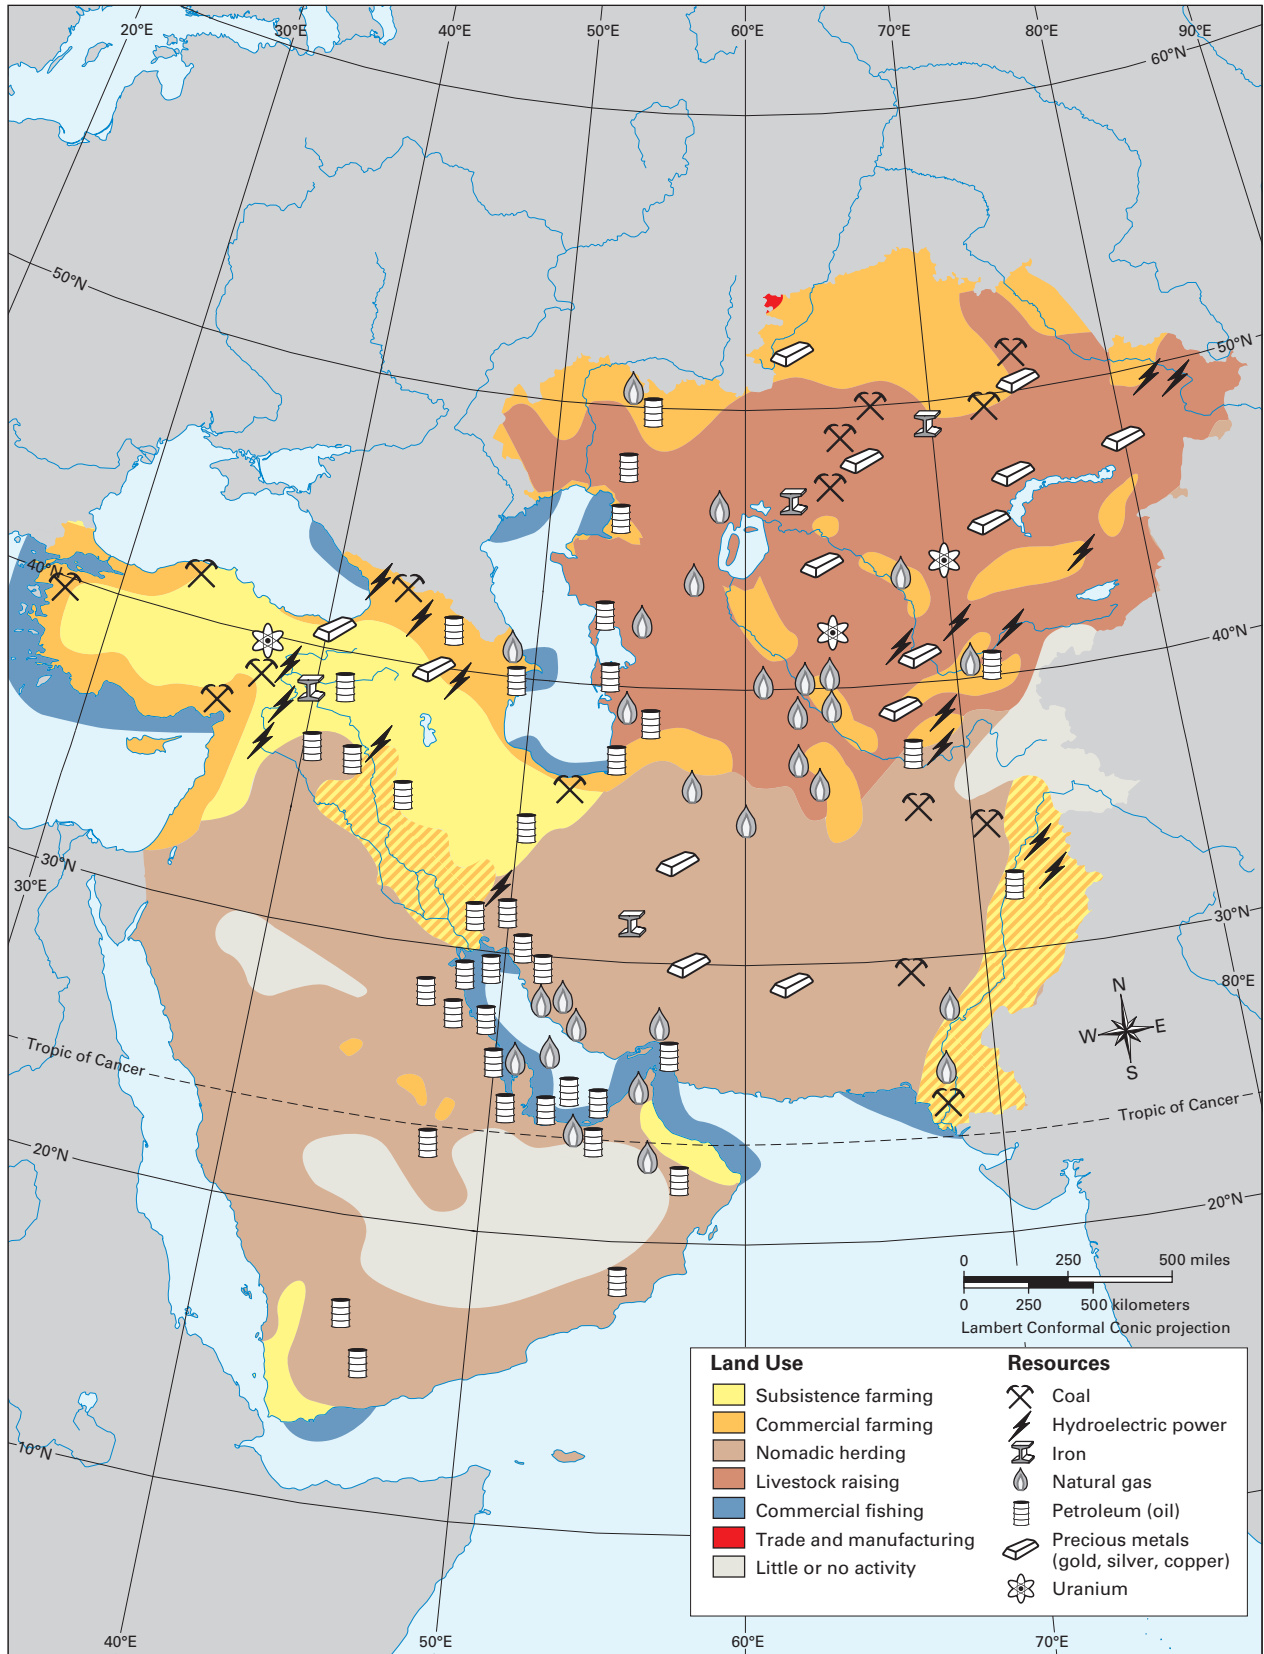

Physical Features of Southwest and Central Asia

Climate Zones of Southwest and Central Asia

Vegetation Zones of Southwest and Central Asia

Population Density of Southwest and Central Asia

Economic Activity of Southwest and Central Asia

Political Boundaries of Southwest and Central Asia

Field Photograph

Location A
22° north, 48° east

Location B
34° north, 50° east

Location C
25° north, 67° east